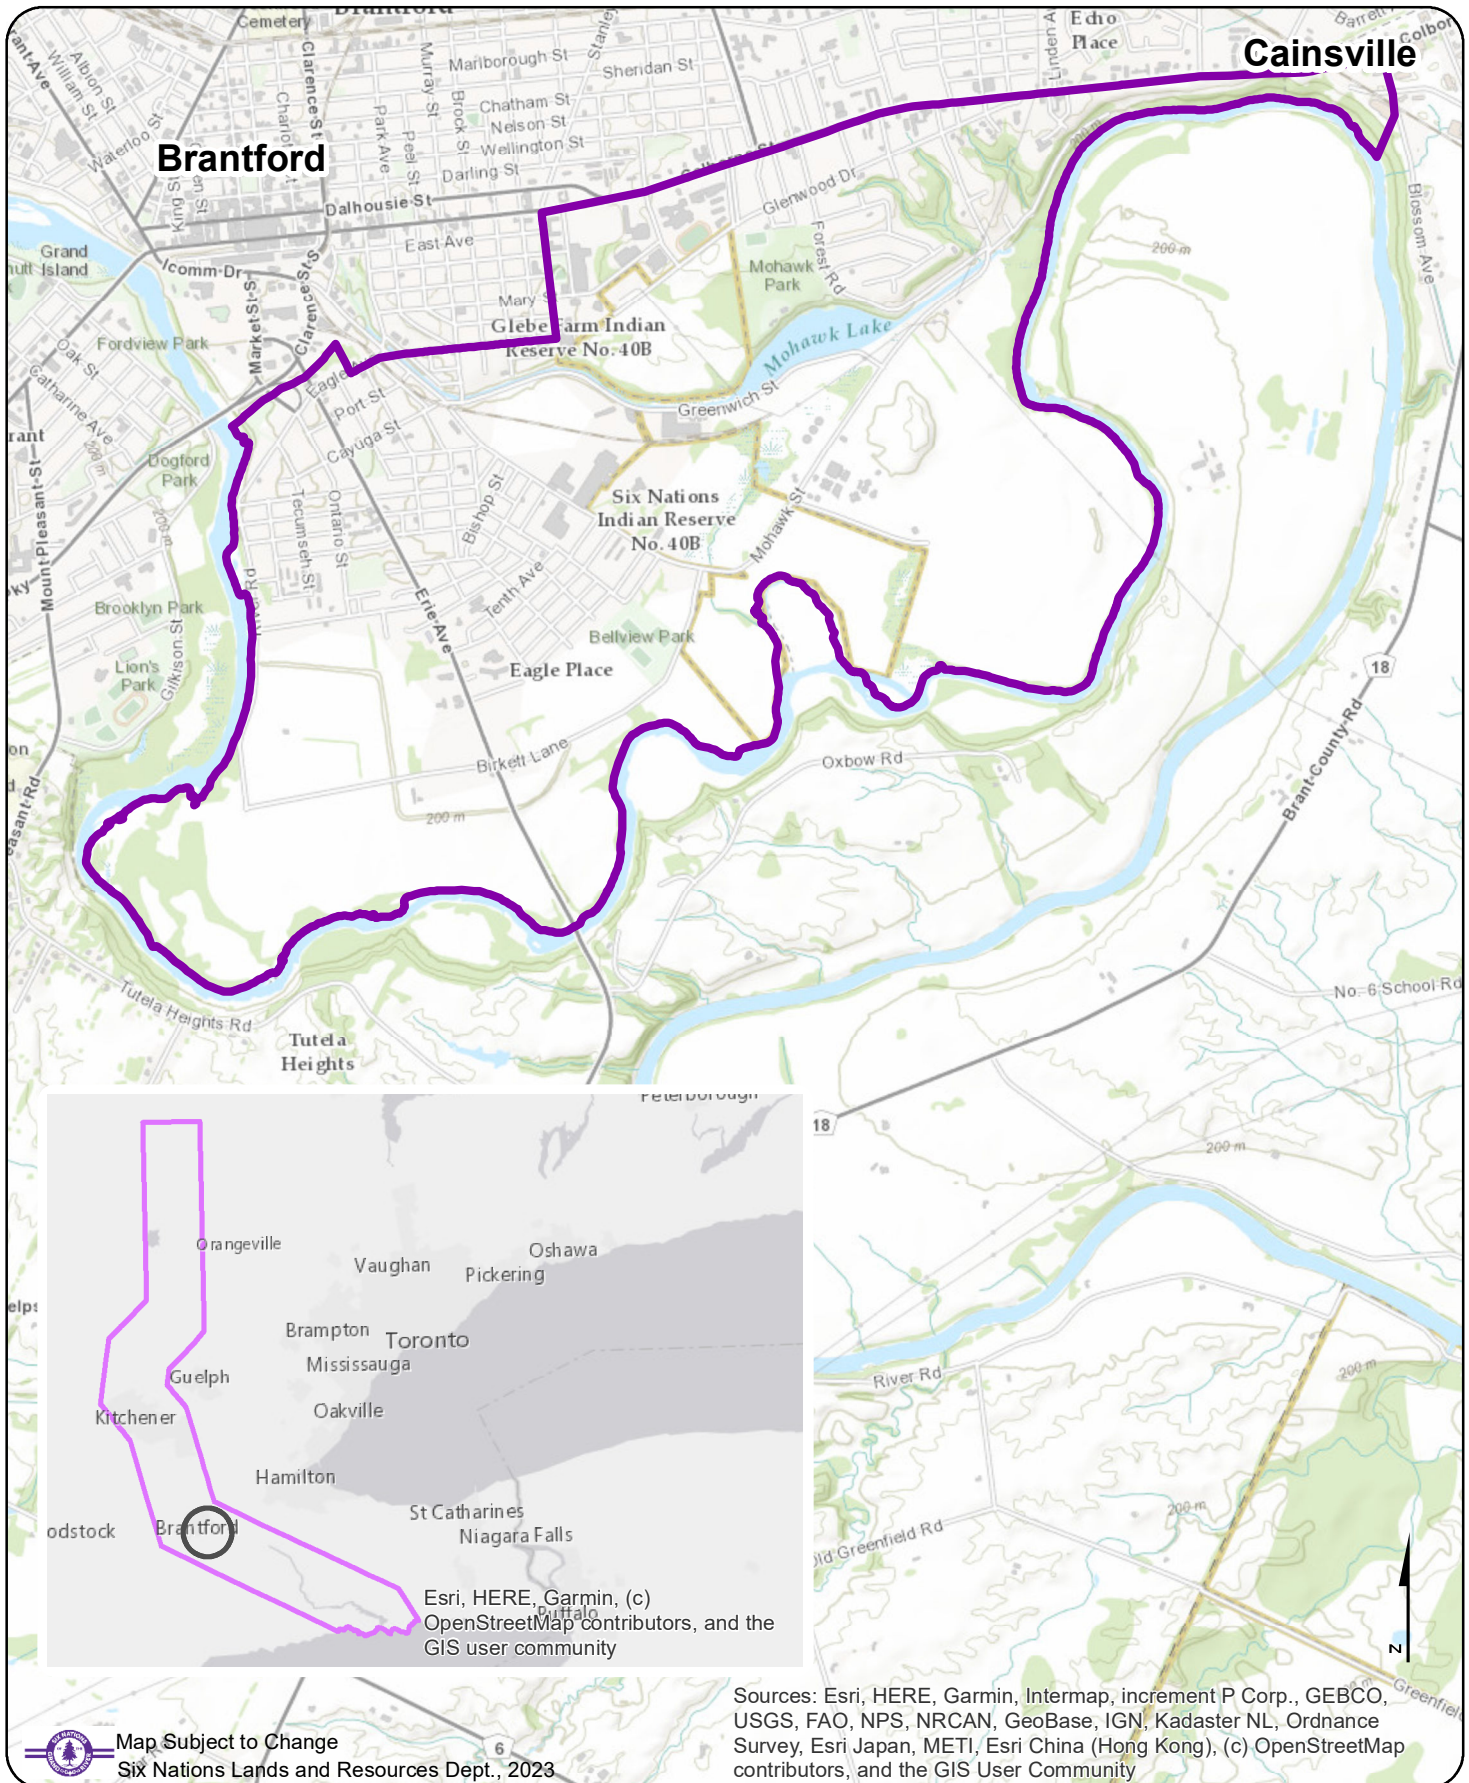

# 12. Eagle's Nest Tract, Brantford Township 1,800 acres (approx.)

Filed: September 28, 1989

Esri, HERE, Garmin, (c)  
OpenStreetMap contributors, and the  
GIS user community

Map Subject to Change  
Six Nations Lands and Resources Dept., 2023

Sources: Esri, HERE, Garmin, Intermap, increment P Corp., GEBCO, USGS, FAO, NPS, NRCAN, GeoBase, IGN, Kadaster NL, Ordnance Survey, Esri Japan, METI, Esri China (Hong Kong), (c) OpenStreetMap contributors, and the GIS User Community